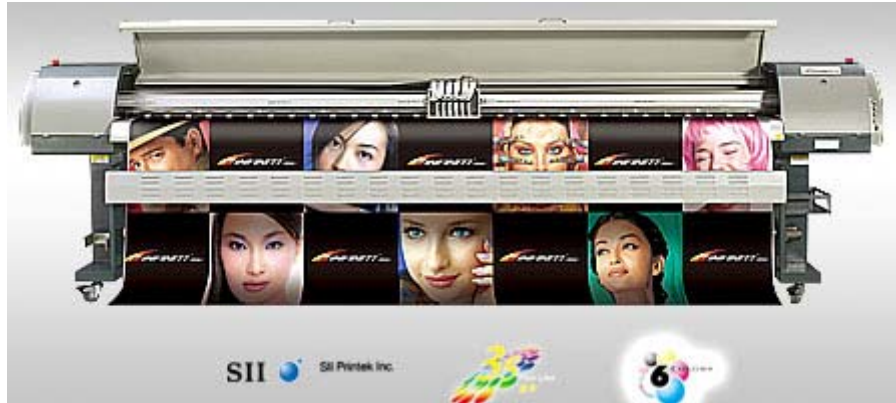

## Large Format Printer FY-3206(4)B

Model		FY-3206B/ FY-3204B
Printhead		Drop on demand Piezo Head
Number of Printhead		6 heads/4 heads (SPT510-35pl)
Maximum Print Width		3,200mm(127.95')
Print Speed	Draft	48m <sup>2</sup> /hr 240X540dpi
	Standard	25 m <sup>2</sup> /hr 240X720dpi
	High Quality	14m <sup>2</sup> /hr 720x720dpi
Media	Width	Maximum 3,300mm(129.92')
Auto Media Feeding &Take-up System		Equipped
Auto Cleaning System		Equipped(Positive Pressure Cleaning and Capping Station)
Print Interface		Optical Fiber
Input Power		AC 220V 50Hz/60Hz
Machine Dimension		L4,440mm X W770mm X H1,280mm
Package Dimension		L4,950mm X W920mm X H1,540mm